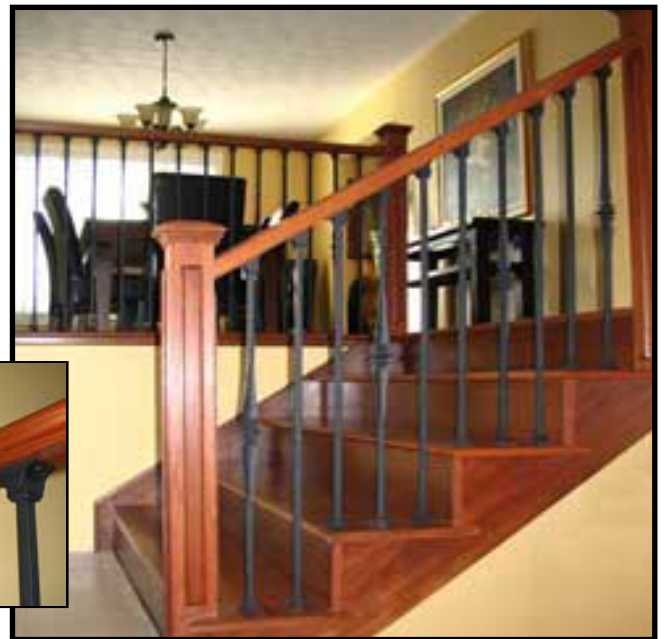

Lacasse Fine Wood Products Inc.

Phone/Fax: 1 (705) 522-5728

RR#3, 1100 Old Wanup Rd, Sudbury ON P3E 4N1

www.LacasseFineWoodProducts.com