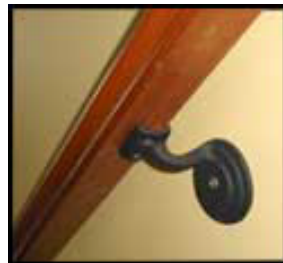

# Wrought Iron Interior Railing Components

All Product is powder coated in textured black finish. It is NOT just painted,

**#4004 Recommended Handrail**  
 1 3/4" x 2 3/4" wide  
 (in Red Oak & Maple)

**#0090**  
 2-piece swivel  
 (for 1/2" square bar)  
 -screw mount, used  
 top, bottom or both

**#0085**  
 (for 1/2" square bar)  
 - set screw to lock in  
 place, thus can vary  
 number of decorative  
 blocks per spindles

**#0080**  
 (for 1/2" square bar)  
 - set screw to lock  
 in place,

**#0095**  
 metal wall  
 bracket

**#0034** 1/2" square bar,  
 44", doweled end

**#0140** -1/2" square bar  
 +spoon pattern, 40"

**#0240** 1/2" square bar  
 + cage pattern, 35.5"

#0095 metal wall bracket